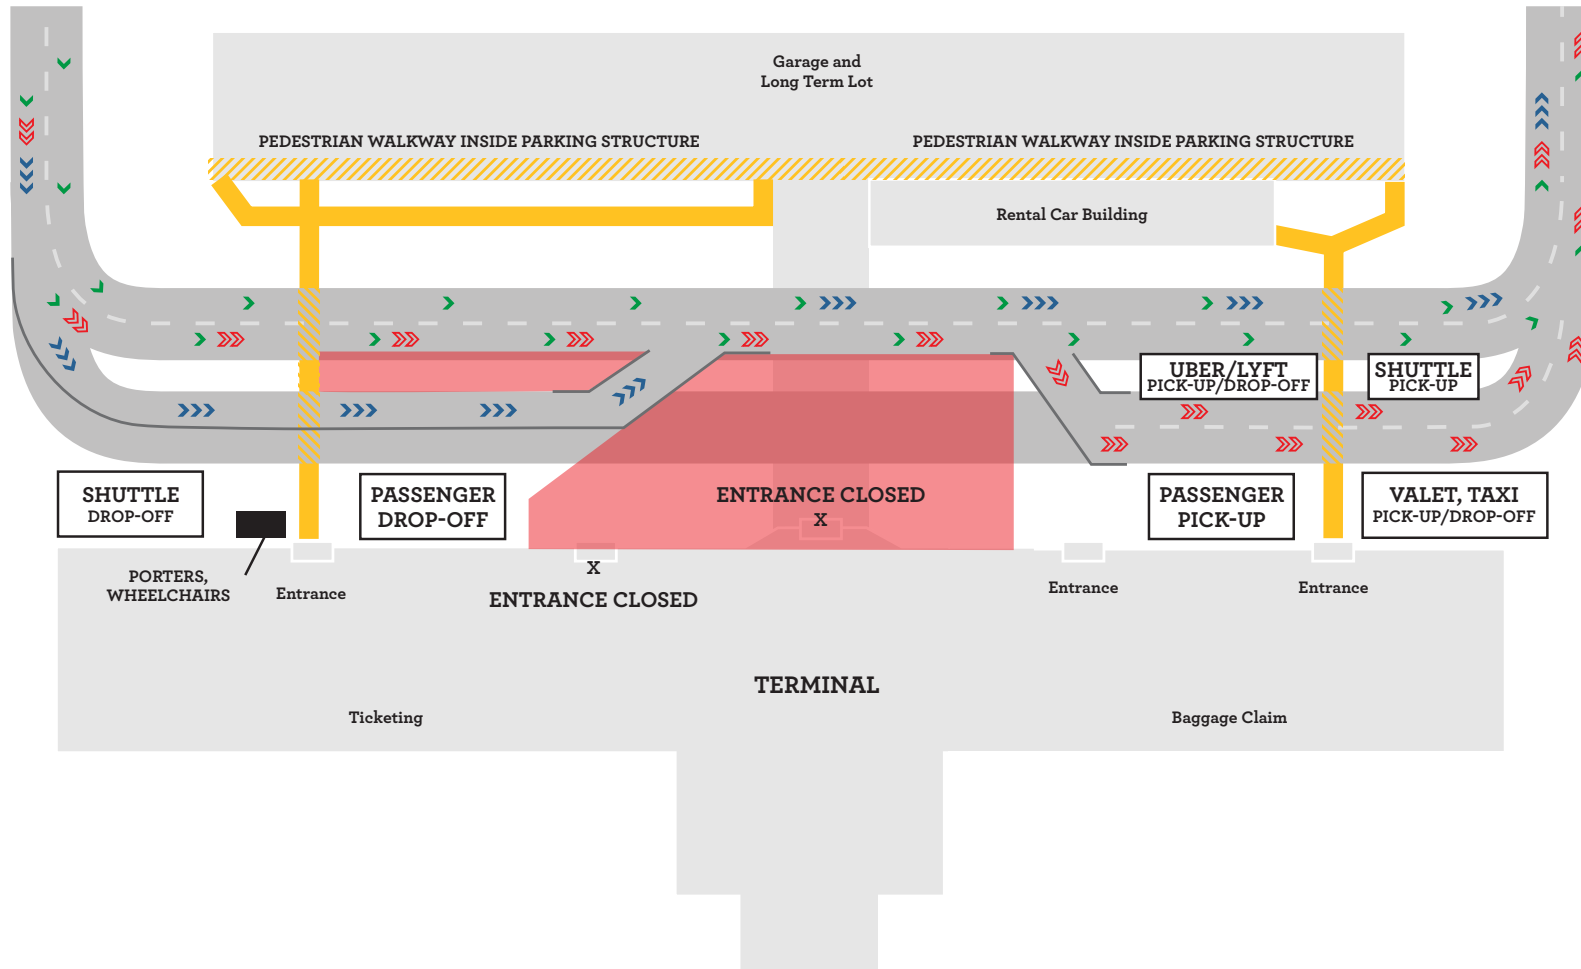

DAY Terminal Modernization // Sept. 2018 to Feb. 2019

>>> Shuttle & Passenger Drop-off

>>> Valet, Taxi Pick-up/Drop-off
Passenger Pick-up

> Shuttle Pick-up
Uber, Lyft Pick-up/Drop-off
Thru Traffic

>>>

Shuttle Drop-off

Passenger Drop-off

>>>

Passenger Pick-up

Valet/Taxi

>

Shuttle Pick-up

Uber/Lyft

Thru Traffic